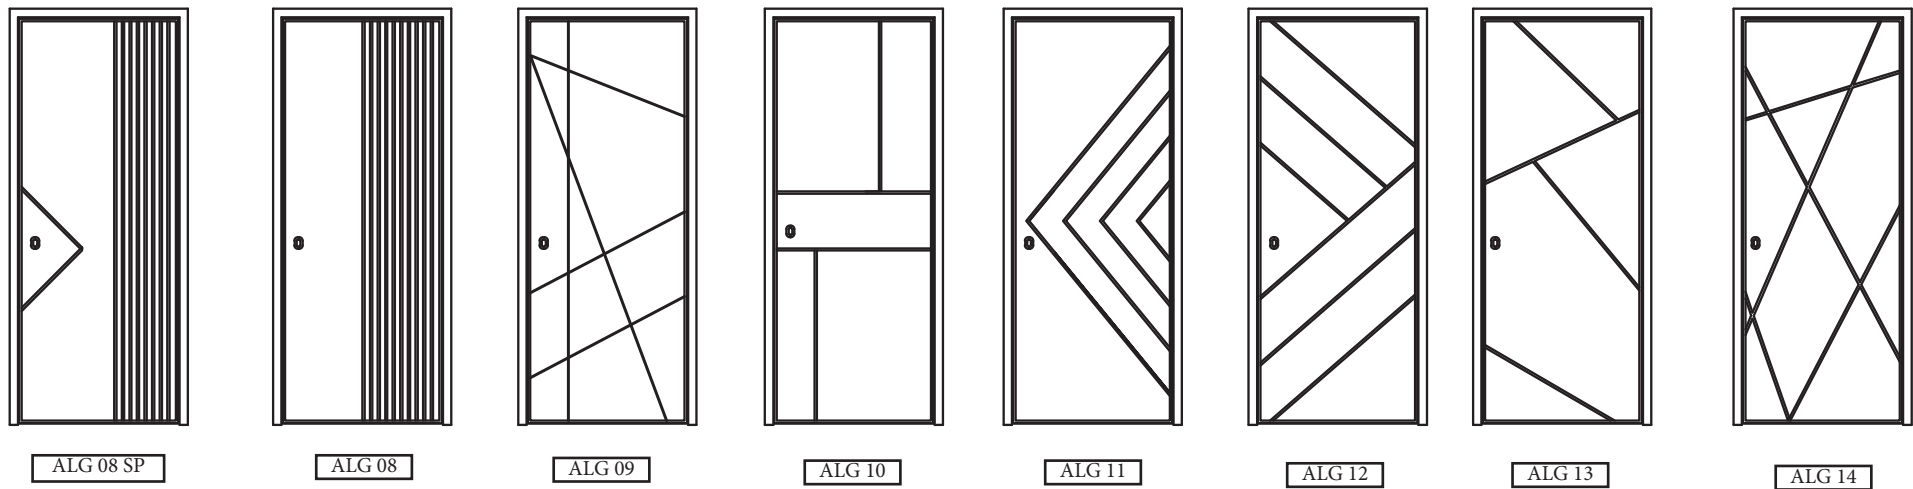

Exterior Pivot Doors

Groove Models