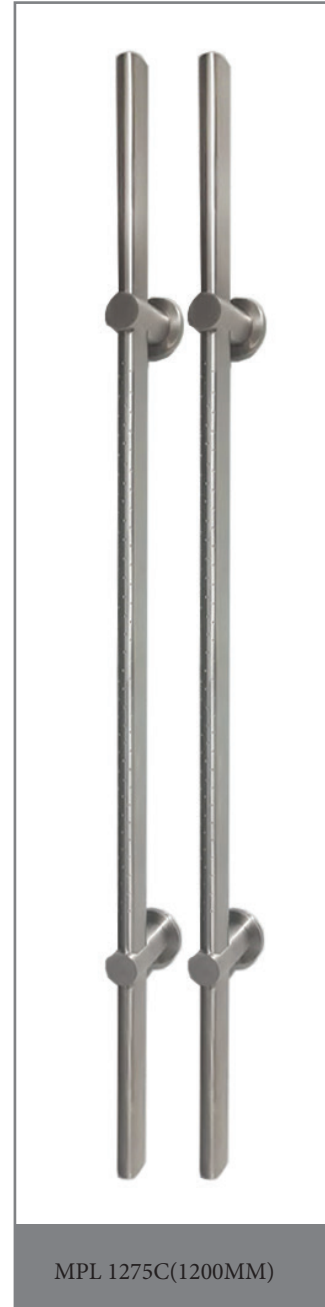

Exterior Pivot Doors

Handle